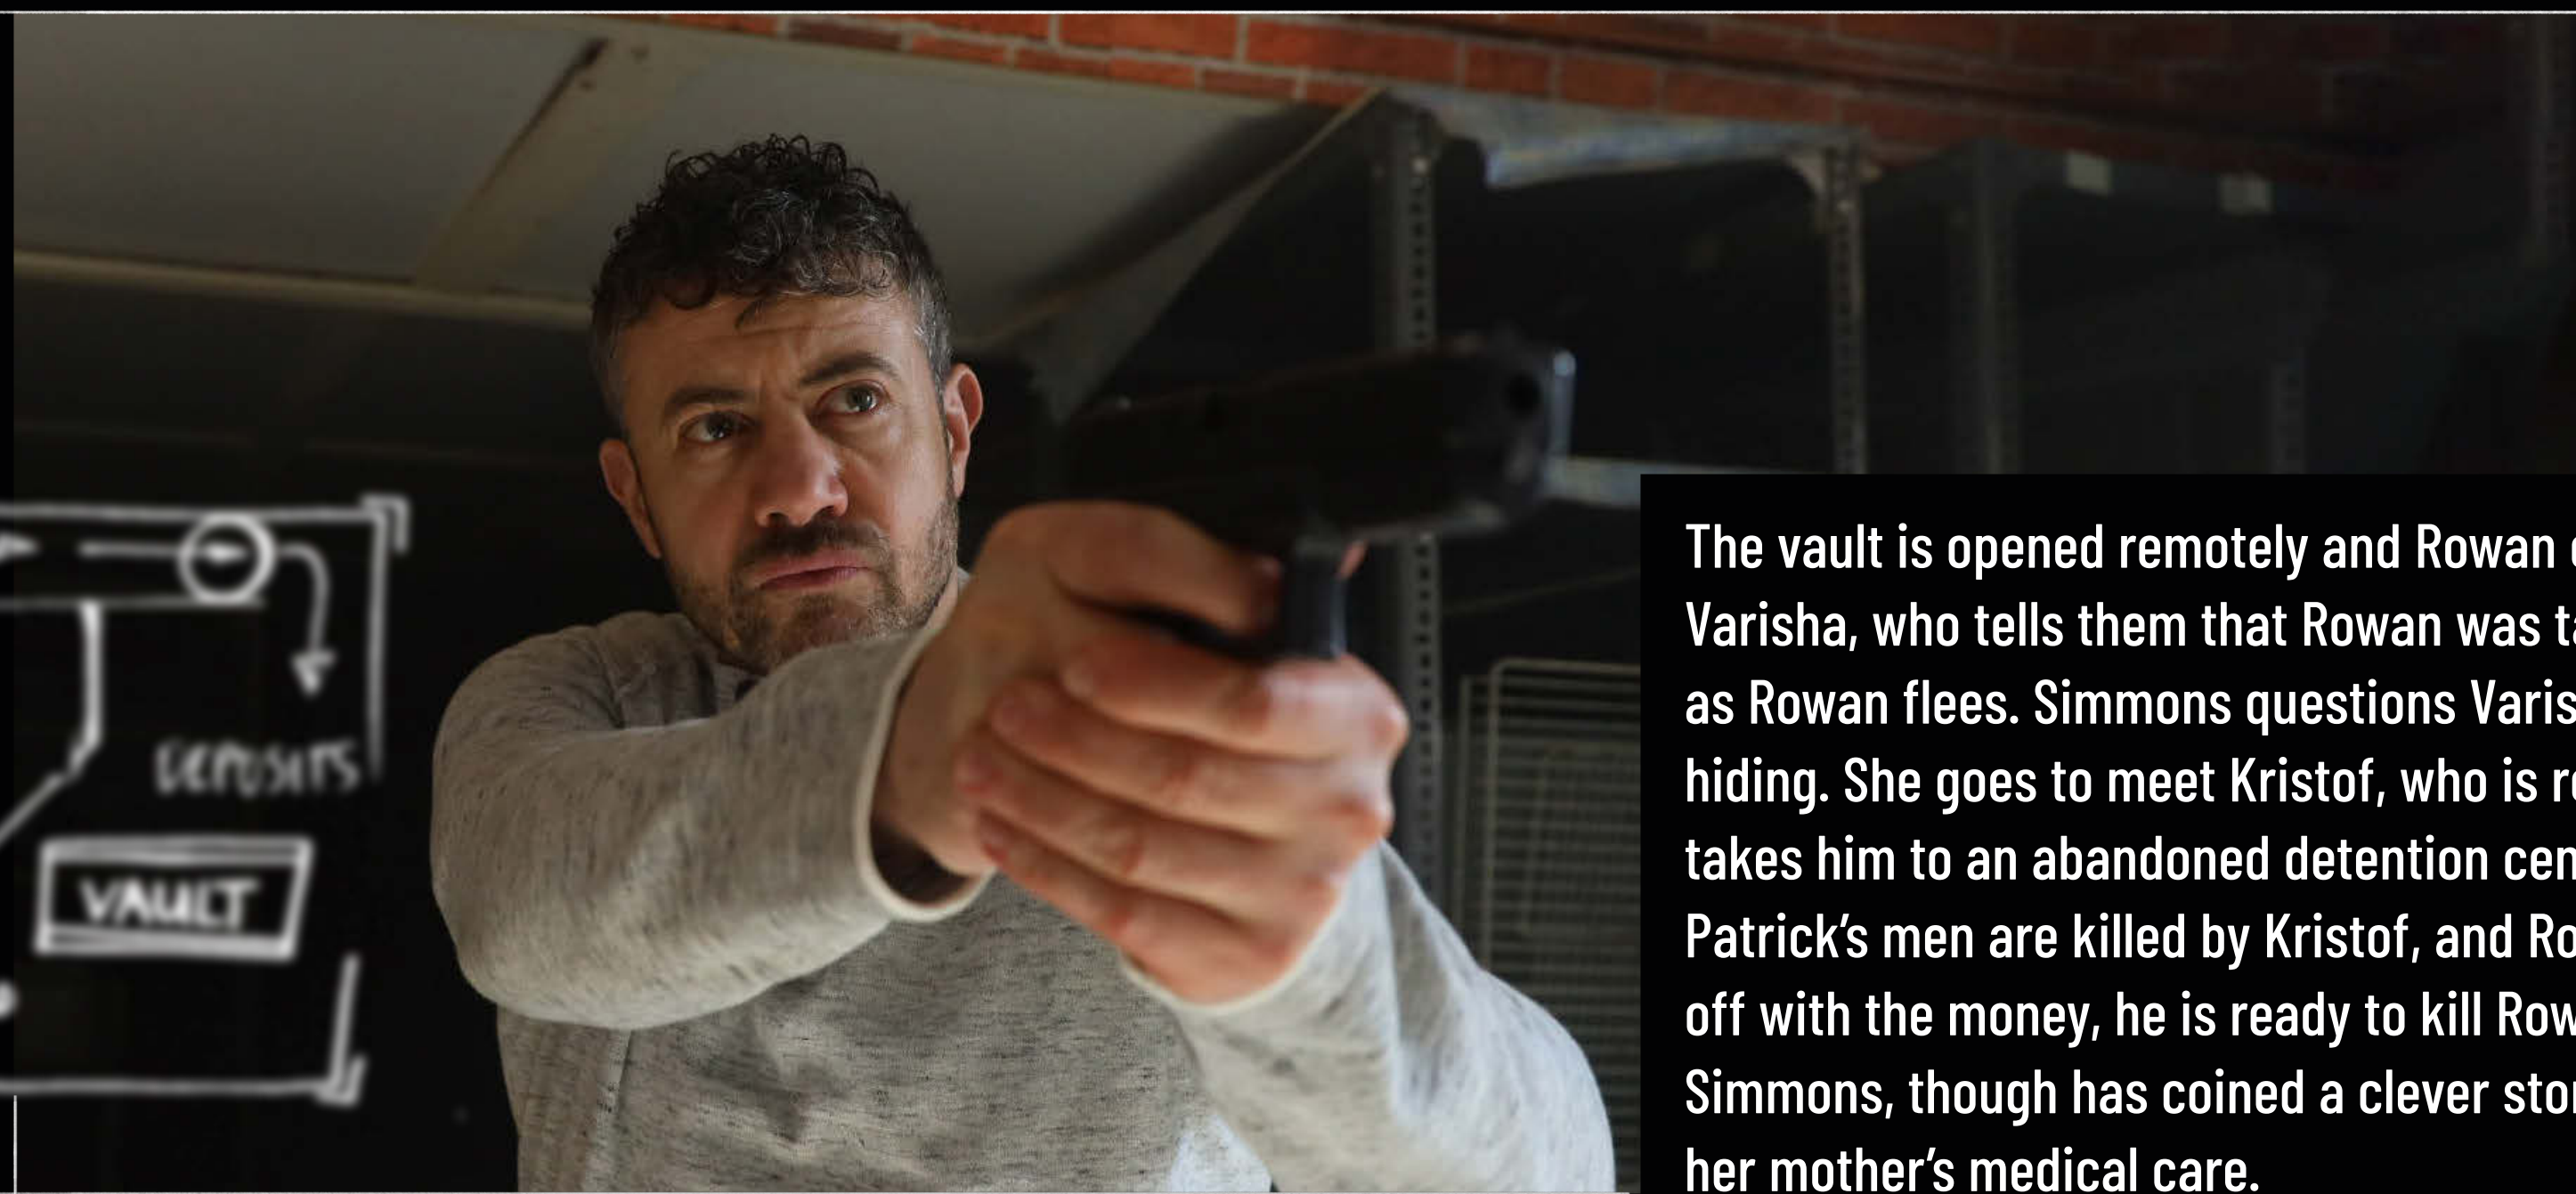

**DESPERATE
MEASURES**

EPISODE ONE

As bank clerk Rowan prepares for an appraisal at work, her teenage son Finn bumps into a mate, Conor, who's driving an expensive car. Conor lets Finn have a drive, but things get tense when Finn is directed to a dodgy house where Conor is delivering a package. When Conor returns to Finn with a bag of cash, the police descend, and the lads are forced to flee. Finn escapes, but Conor is arrested. With the cash seized, Conor is released, picked up by his boss Kristof. Rowan is made redundant, and returns home to Finn who admits the mess he's in. Before Rowan can act, Kristof rocks-up and demands repayment for the lost cash. Rowan is at a pawnshop trying to make some quick cash when the store is raided. When Rowan recognises one of the robbers as her ex, she tries to blackmail him for help, but he refuses. Out of options, Rowan tries to flee town with Finn, but Kristof shockingly kidnaps him. As her son is driven away, Rowan is left horrified.

EPISODE THREE

As Rowan plans the bank robbery with Patrick, Mal and Varisha, she's interrupted by Detective Simmons looking for Finn. After hiding their plans and despatching Simmons, Varisha leaves to be with her mum. When Patrick disparages Varisha, Rowan sees Patrick as a liability and refuses to involve him. Rowan plans to use Mal inside the bank to trigger fire alarms, and use Varisha to help access the vault. Realising she needs someone to disable the cameras, Rowan turns back to Patrick. With the plan in place, Mal accesses the bank toilets and sets off a smoke bomb. As the bank is evacuated, Rowan and Varisha head for the vault. But in a shocking volte face, Patrick betrays Rowan and brings in his own gang to intercept the cash. When Mal tries to intervene, he's shot by one of Patrick's men. With Mal gravely injured, Patrick locks him in the vault with Rowan and Varisha. As Patrick escapes, Rowan despairs in the darkness of the vault.