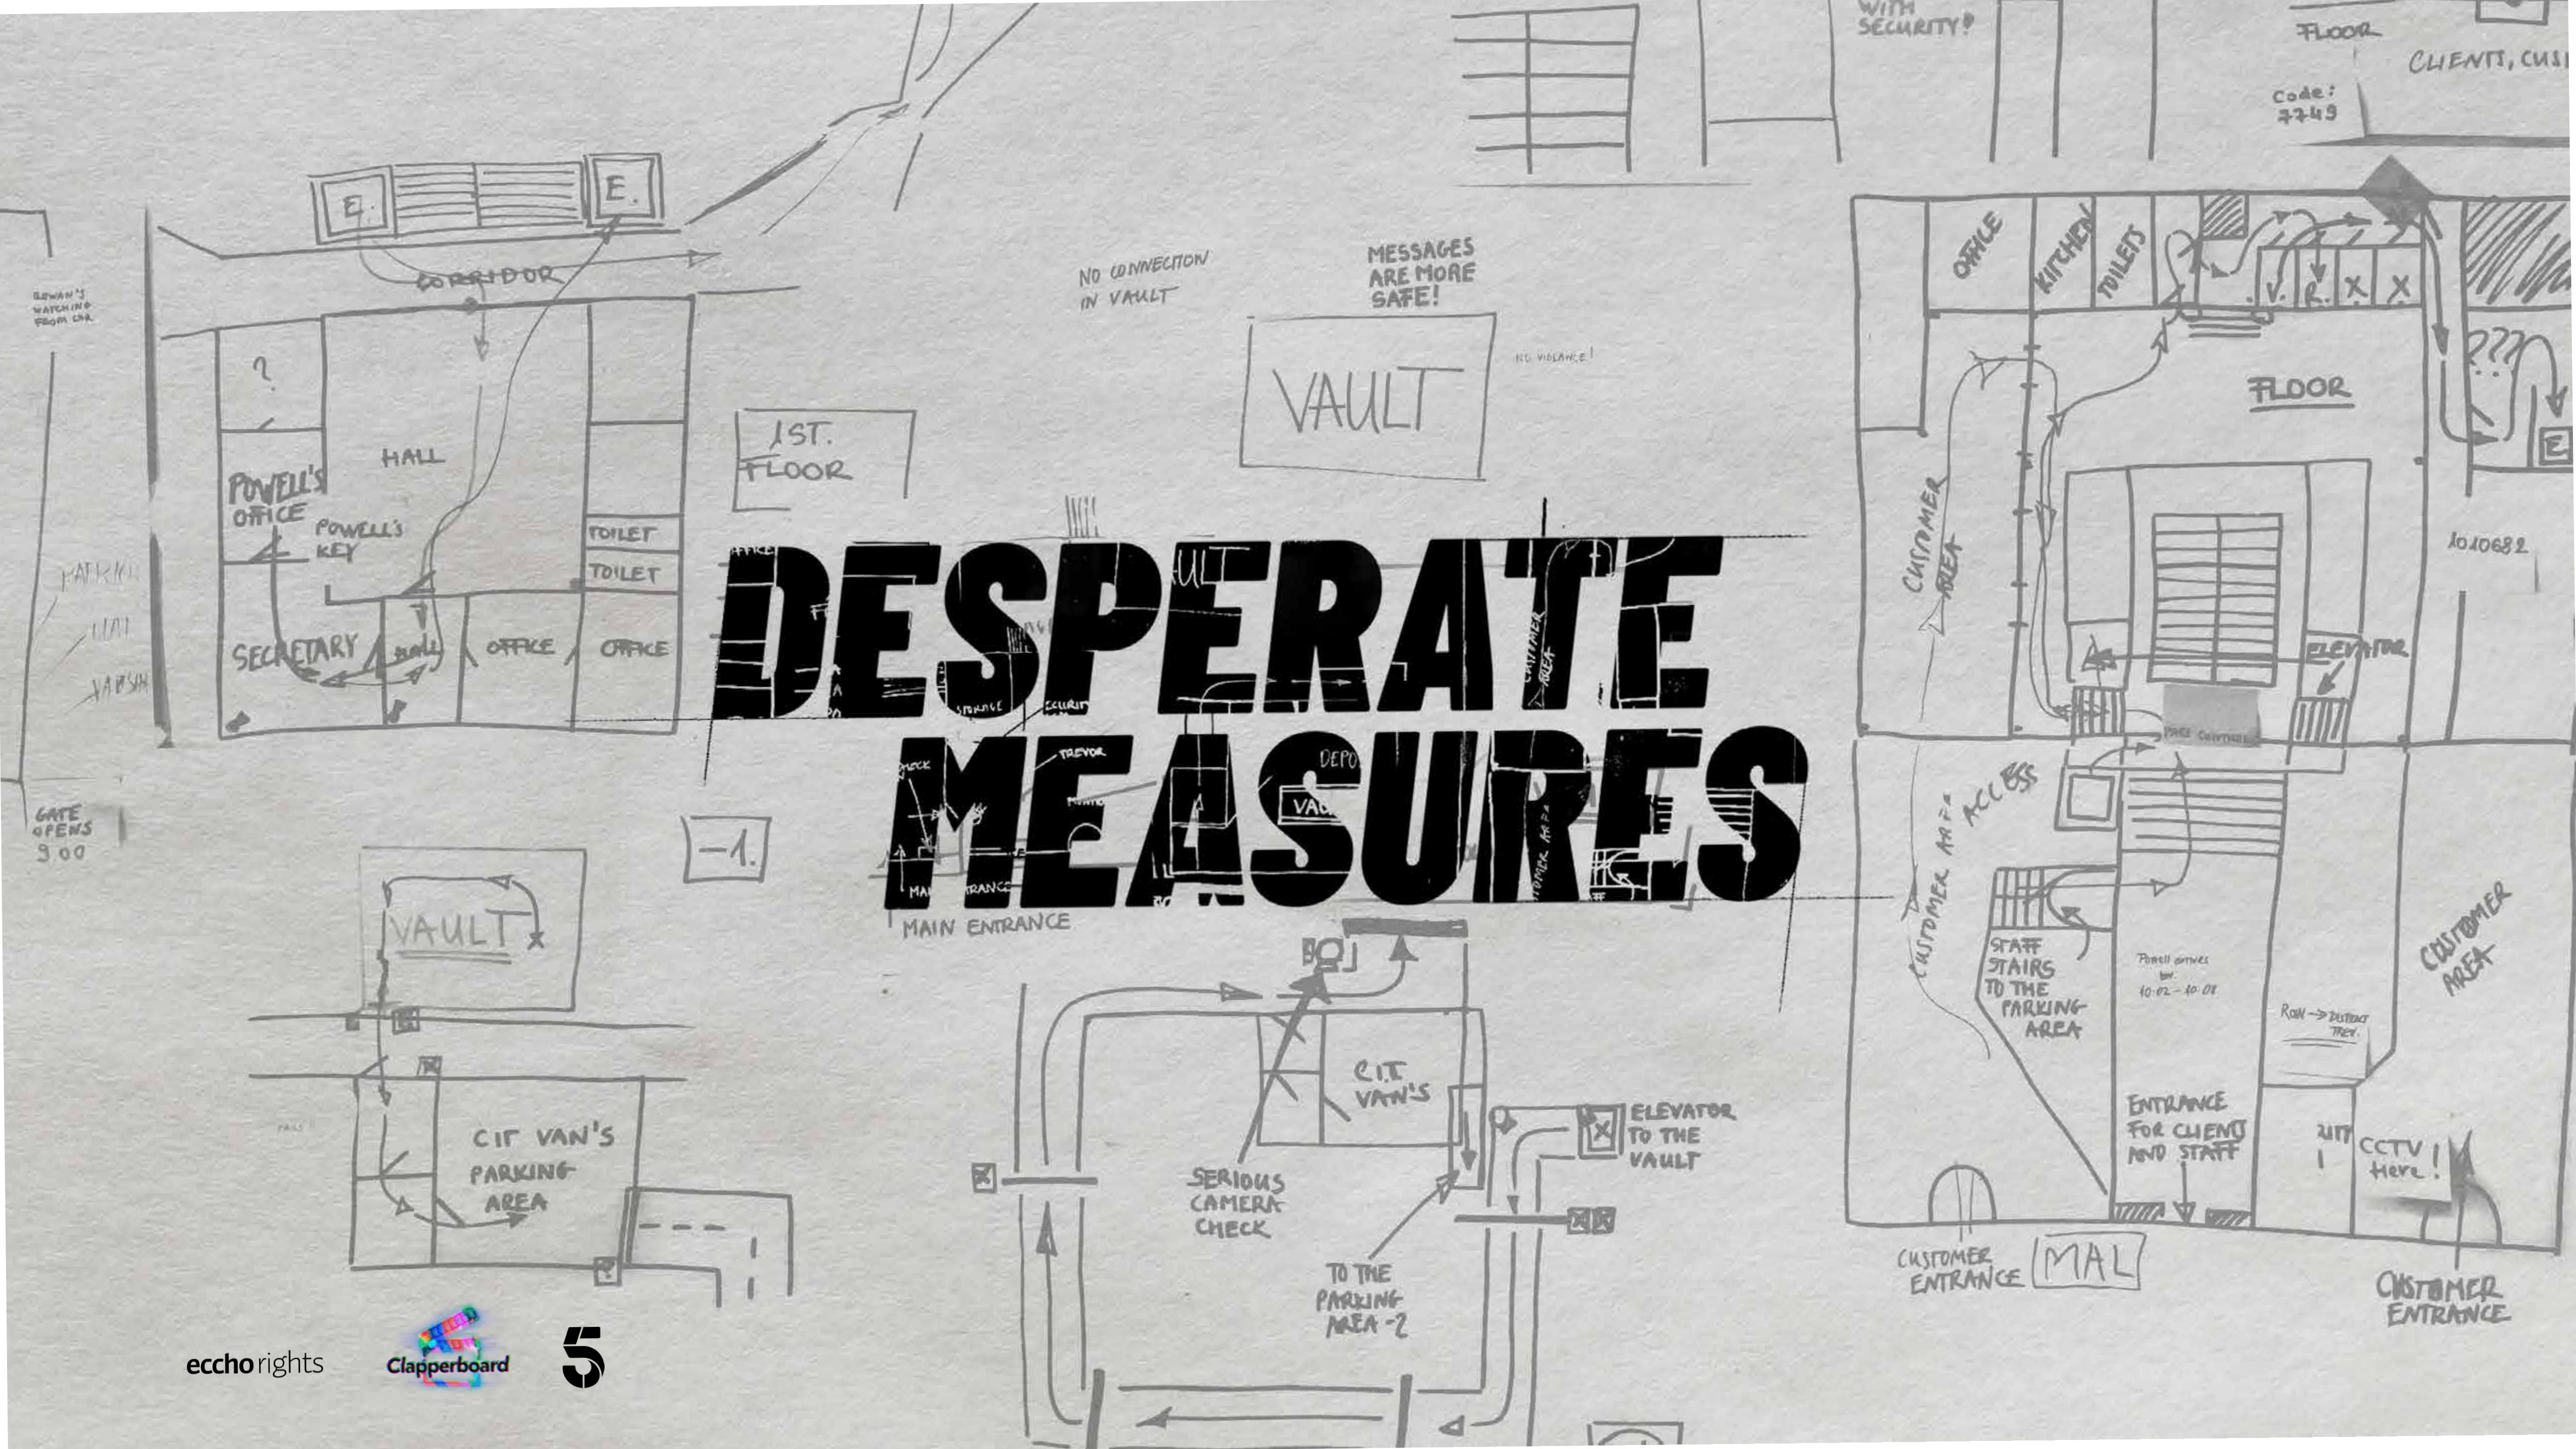

DESPERATE MEASURES

Diligent bank clerk Rowan has raised her teenage son Finn on a lawless estate whilst paying off her absent father's debts. Rowan's life spirals out of control when Finn is coerced into a botched drug deal by a local gang. With Finn's life on the line and a violent gang leader encroaching on her life, Rowan is faced with recouping the money that Finn lost. Desperate to save her son and having exhausted all other options, Rowan commits to a dangerous heist at the bank she works in.

**DESPERATE
MEASURES**

EPISODE ONE

As bank clerk Rowan prepares for an appraisal at work, her teenage son Finn bumps into a mate, Conor, who's driving an expensive car. Conor lets Finn have a drive, but things get tense when Finn is directed to a dodgy house where Conor is delivering a package. When Conor returns to Finn with a bag of cash, the police descend, and the lads are forced to flee. Finn escapes, but Conor is arrested. With the cash seized, Conor is released, picked up by his boss Kristof. Rowan is made redundant, and returns home to Finn who admits the mess he's in. Before Rowan can act, Kristof rocks-up and demands repayment for the lost cash. Rowan is at a pawnshop trying to make some quick cash when the store is raided. When Rowan recognises one of the robbers as her ex, she tries to blackmail him for help, but he refuses. Out of options, Rowan tries to flee town with Finn, but Kristof shockingly kidnaps him. As her son is driven away, Rowan is left horrified.