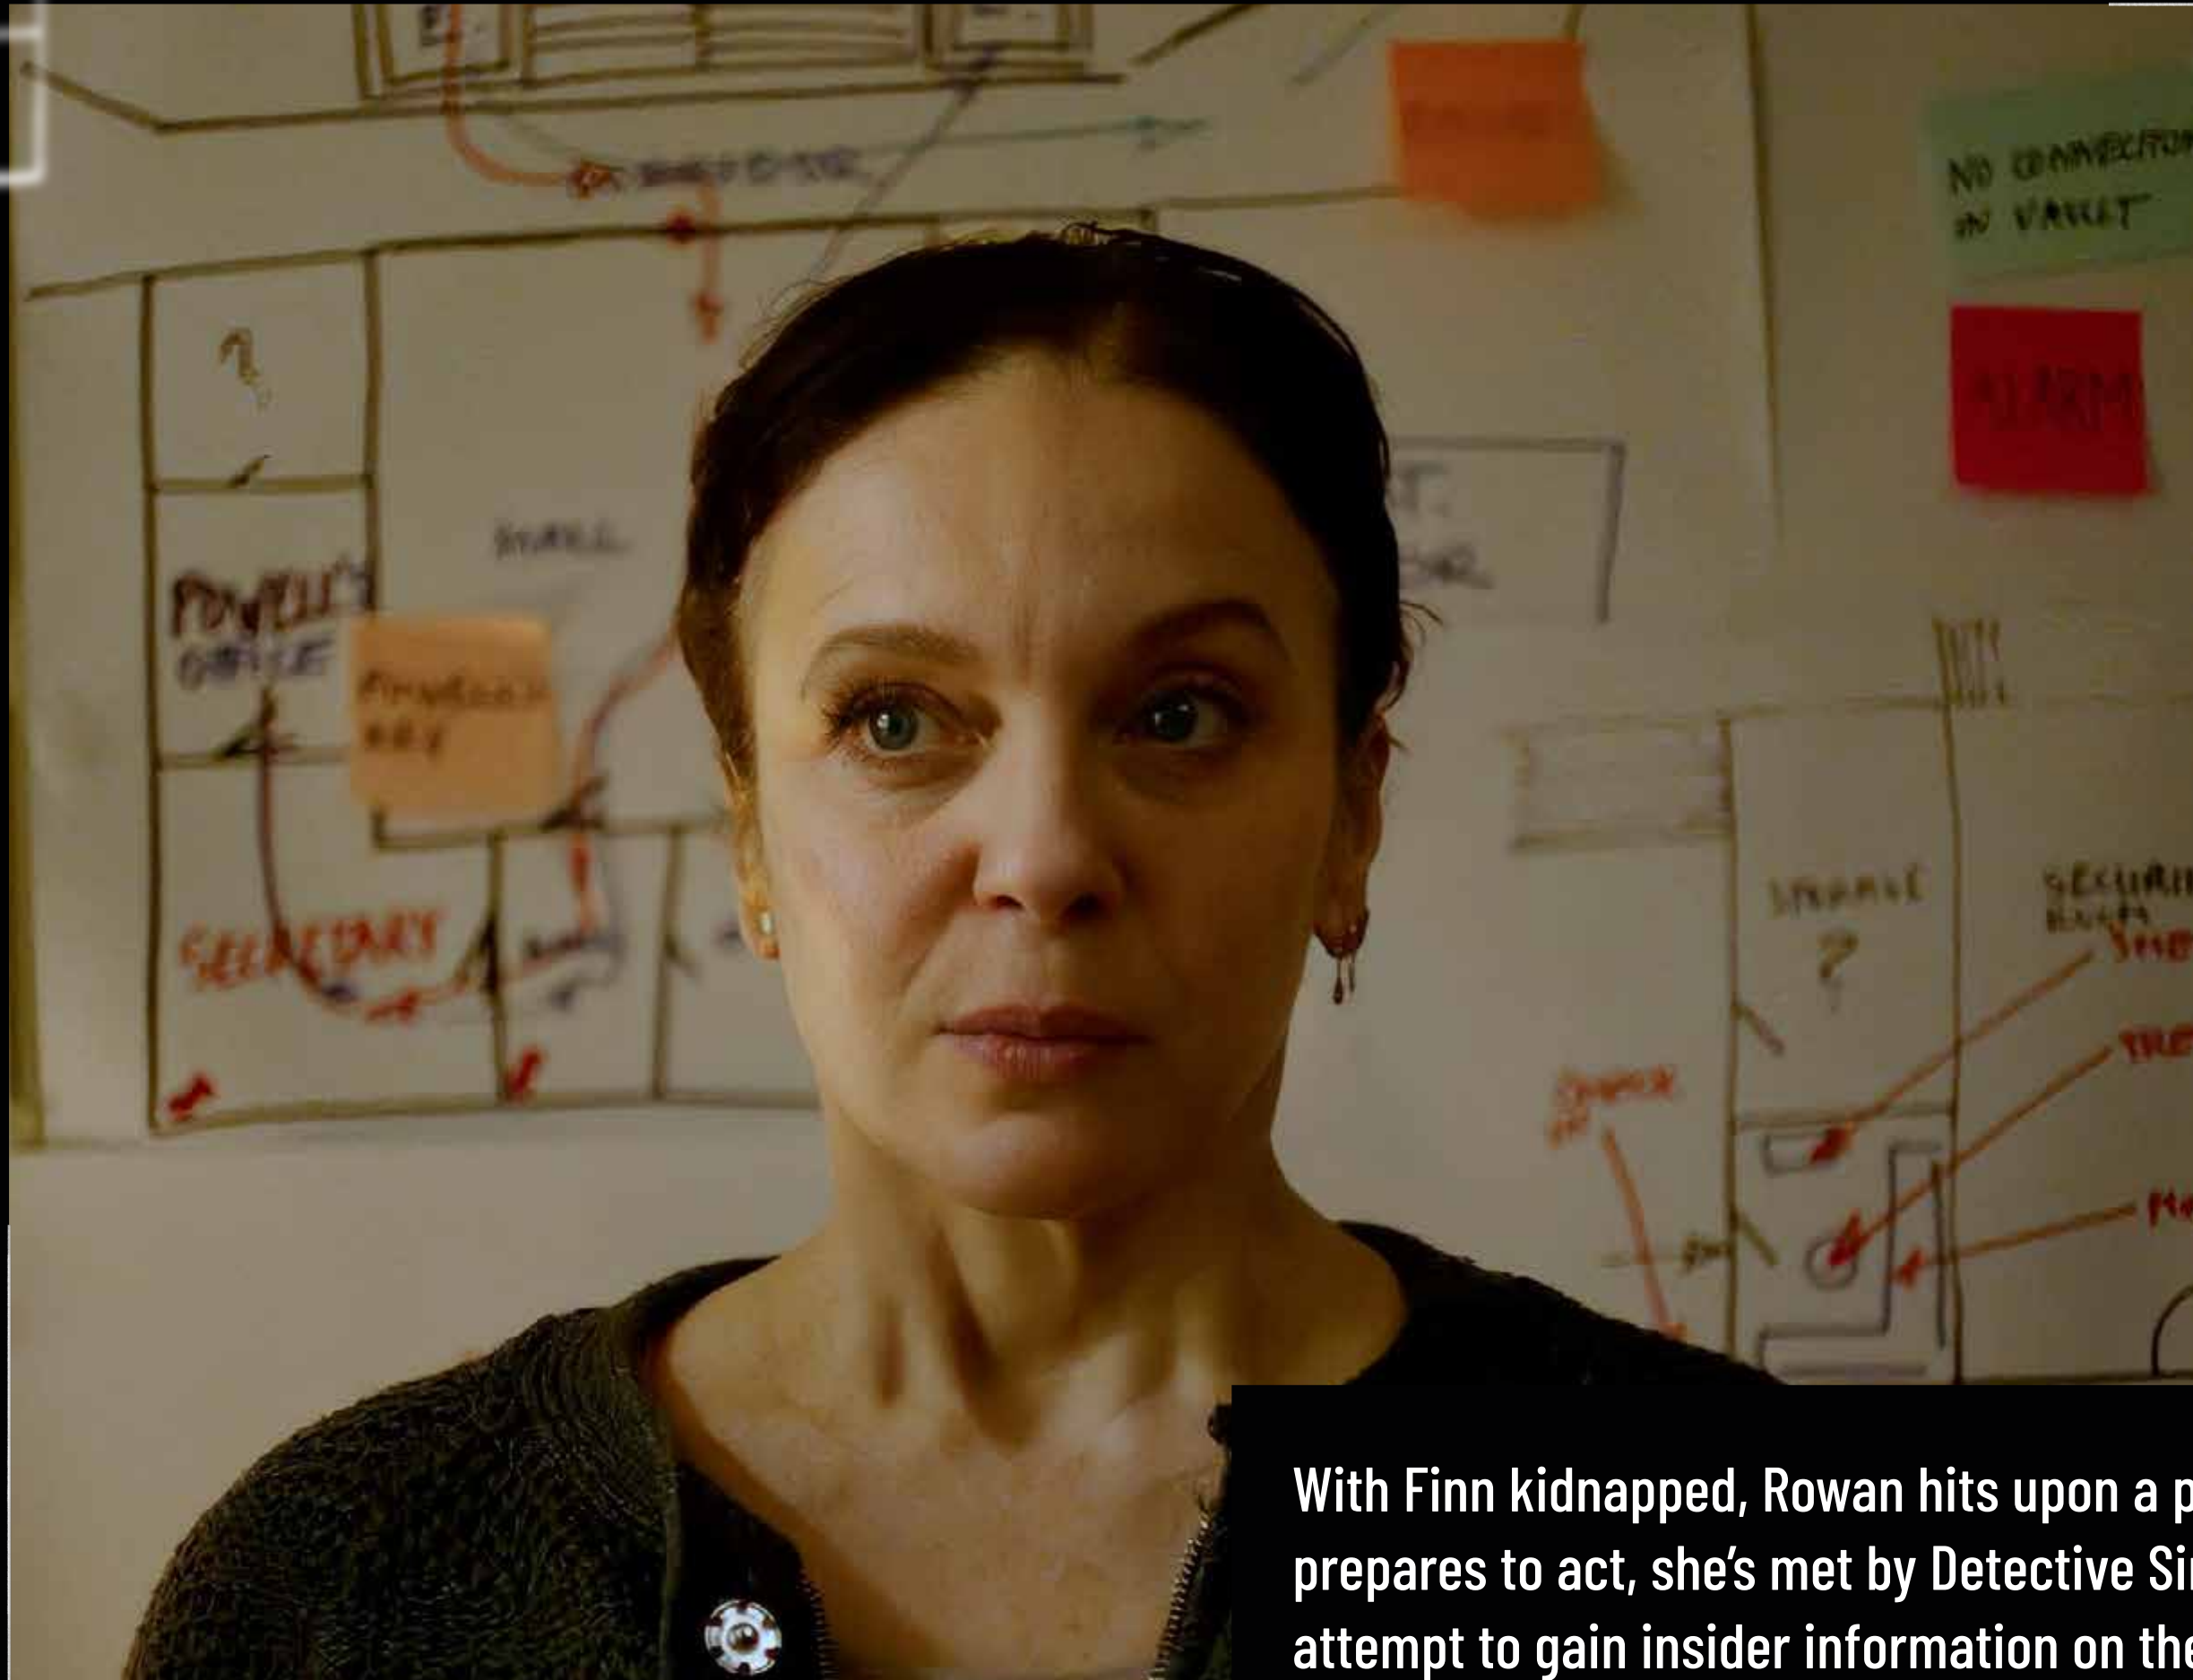

EPISODE TWO

With Finn kidnapped, Rowan hits upon a plan to rob the bank that let her go. Patrick agrees to help. As a tense Rowan prepares to act, she's met by Detective Simmons looking for info on Conor and Finn. But Rowan keeps quiet. In an attempt to gain insider information on the bank, Rowan attempts to plant a secret camera on her old colleague Varisha. But she is rumbled and is forced to admit that Finn is in trouble. Varisha returns the camera but refuses to help further. Meanwhile, Rowan's dad, Mal, works out where Finn is being kept and informs Rowan. As they go to find Finn, Darren rumbles the plan and kills Conor in cold blood as a warning. Rowan swears she'll get the money from the bank, and offers to double the money that she owes. Later, with Varisha's mum needing medical support, Varisha agrees to help rob the bank by offering her vault keys. Rowan has assembled her team... but a suspicious Simmons is looming.